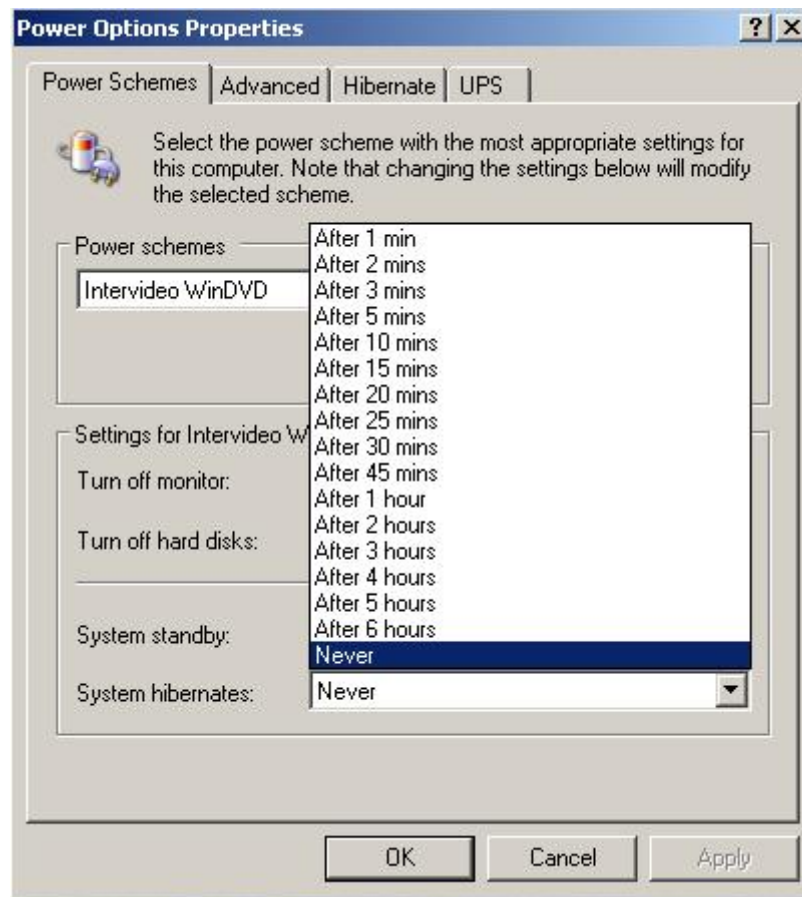

standby

Hibernation

!!

:Power option

Control panel-----power option

:

:Turn Off Monitor

.() STANDBY